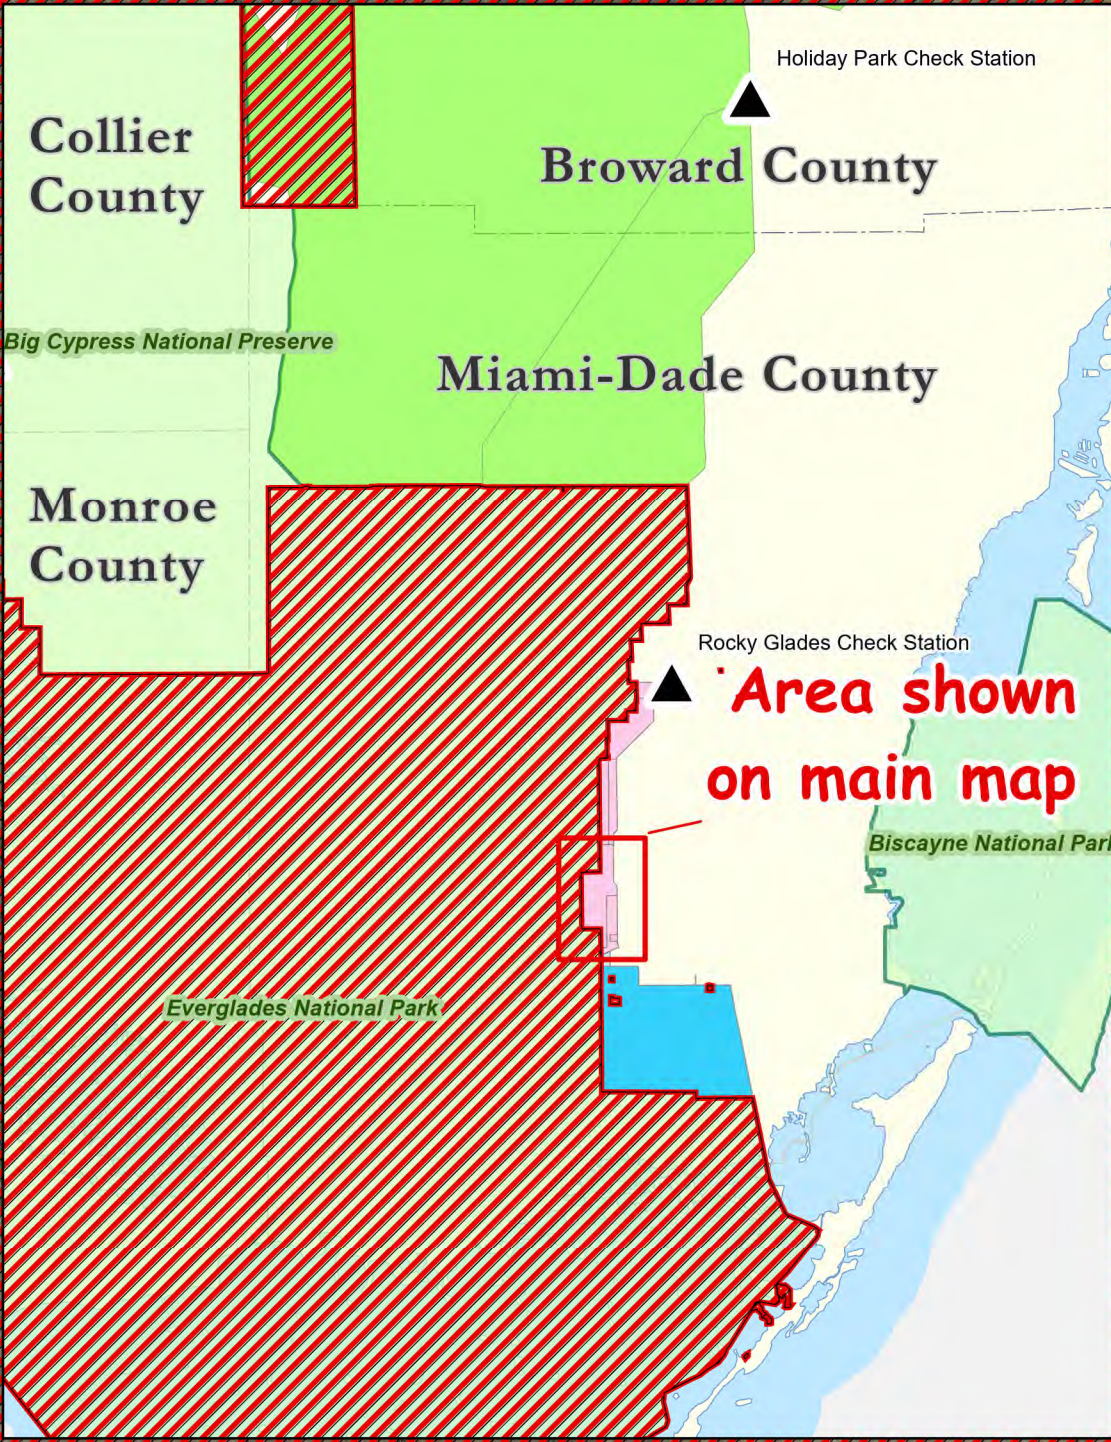

See Rocky Glades North Map

Everglades National Park

Legend

Public Access

- Open to Bicycle and Foot Traffic ONLY
- Check Station
- SFWMD Canals

2023 Florida Python Challenge® Area:

- Florida Python Challenge® Area
- Rocky Glades/Frog Pond - Florida Python Challenge® Area

**Florida Python Challenge® 2023
Rocky Glades/Frog Pond Area - South**

South Florida Water Management District
3301 Gun Club Rd., West Palm Beach, Florida 33406
(561) 686-8800; www.sfwmd.gov

IMPORTANT DISCLAIMER:
This map is a conceptual or planning tool only. The South Florida Water Management District does not guarantee or make any representation regarding the information contained herein. It is not self-executing or binding, and does not affect the interests of any persons or properties, including any present or future right or use of real property.

Map Date: April 2023